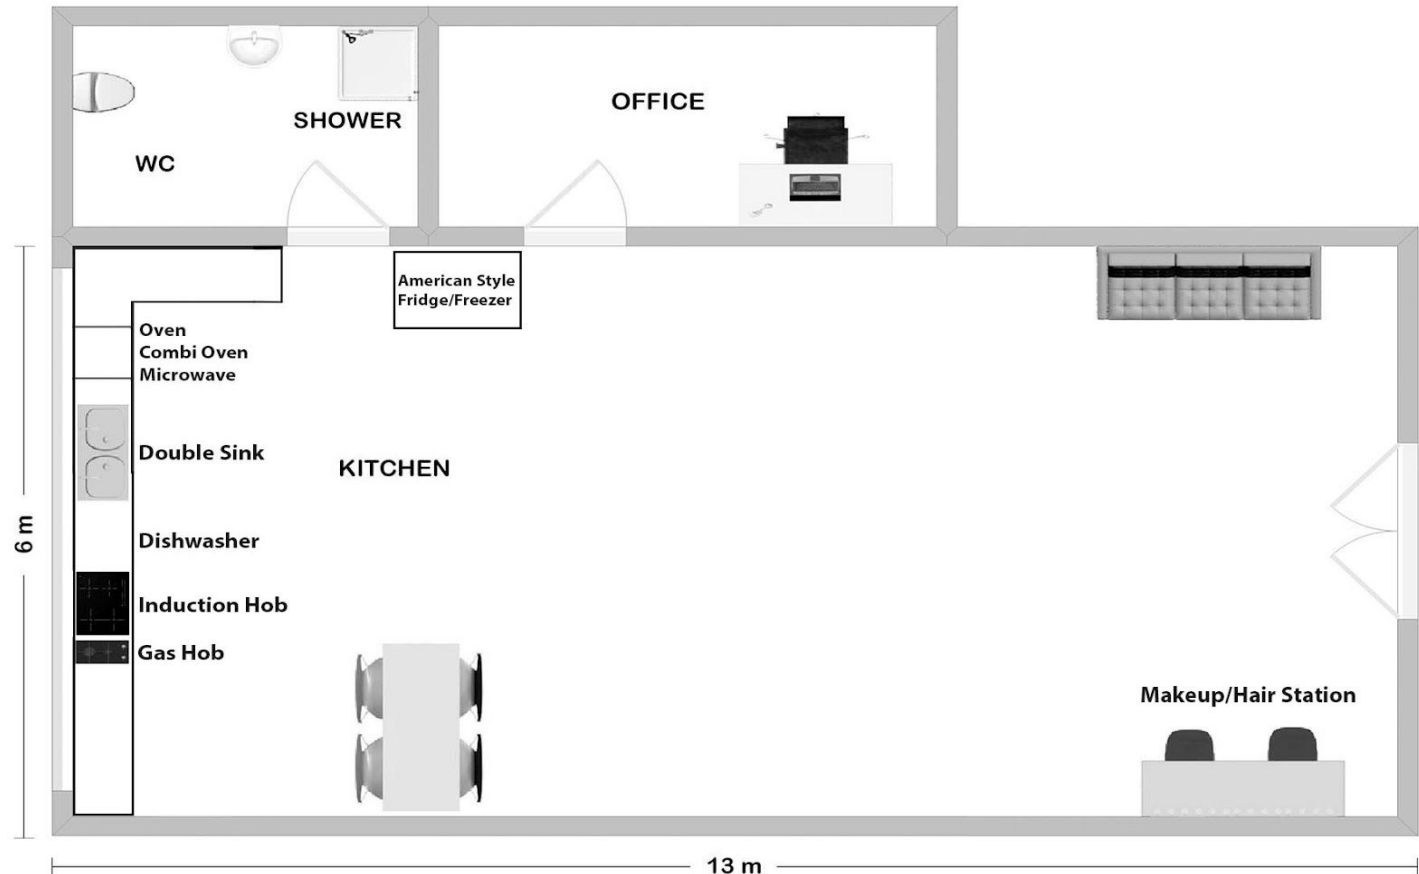

Dimensions:

90 m²: 6m wide x 13m long - 950 ft²: 19.5ft wide x 42.5ft long

2nd Floor - Ceiling Height: 2.8m/9.4ft

East facing windows (can be blacked out)

Power:

100 AMP Distribution Board

1 x 32 AMP Single Phase Outlet

18 x 13 AMP Single Phase Outlets (Standard Socket)

Kitchen Equipment:

Gas Hob 2 zones

Induction Hob 4 zones

American Style Fridge/Freezer (428L capacity)

Oven

Combi Oven and Microwave

Dishwasher

Kenwood kMix Food Mixer with accessories

Kenwood kMix Hand Mixer

Kenwood Multipro Food Processor

Kenwood Triblade Hand Blender

Utensils, Cookware, Tableware, cutlery, mugs etc

Studio Equipment (included with the hire):

2X Elinchrom ELC HD-Pro flash lights with 2 Softboxes

2.3mt (7.5ft) Manfrotto Tower Stand with cross arm and tray

Manfrotto X-Pro 3 Ways Head

Coloramas: Black, White, Grey (also over 30 coloured ones)

4X Polyboards with rolling stands

Sandbags

2X Step Ladders (1 small and 1 large)

Clothes rail with hangers

Iron and ironing board

Facilities:

Tea and coffee provided

WiFi Broadband - 75Mb/s download, 20Mb/s upload

Toilet and Shower

Extra Equipment:

We have a large selection of equipment

Please enquire for a full list.

info@69dropsstudio.co.uk

RATES

Rates for groups of 10 or less.

8 hours: £400

10 hours: £470

12 hours: £530

Following Day(s): £15 OFF Weekends +£50

OVERTIME

30 minutes - £60

1 hour - £100

All Rates Ex. VAT

86D Greenfield Road, London, E1 1EJ Tel: 020 7426 0736 - www.69dropsstudio.co.uk -